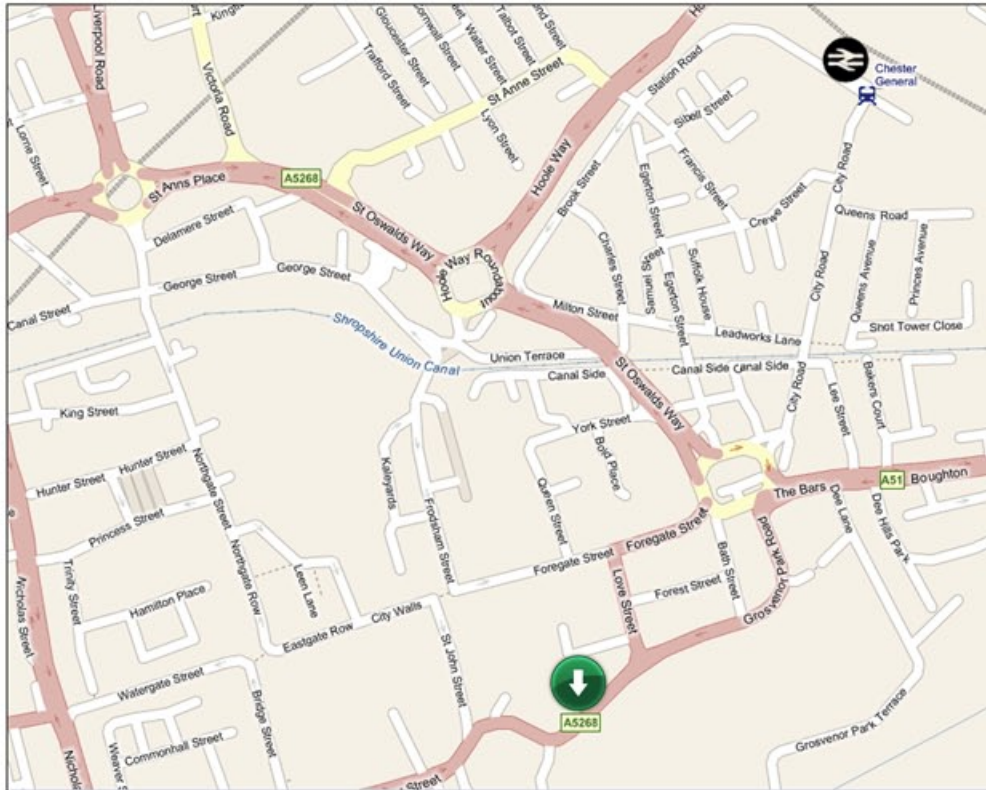

## How to find us

### From Manchester and the M6 Motorway

Join the M56 towards Chester  
Junction 15 join the M53 to Chester...

### From Liverpool

Join M53 towards Chester...  
Follow Chester signs onto A55  
At roundabout take 3rd exit onto A51 to Chester  
Follow A51 into Chester City Centre  
At the Bars roundabout take 1st exit, signposted North Wales, Wrexham  
Bear left onto Vicars Lane  
Turn right into Denton Clark offices  
The car park is at the rear of the building

### From Wrexham

Follow A483 into Chester City  
At Grosvenor Roundabout opposite racecourse take first exit onto Grosvenor Street  
Continue over traffic lights onto Pepper Street  
Continue over traffic lights onto Vicars Lane  
Denton Clark turning on left after Visitor's centre  
The car park is at the rear of the building